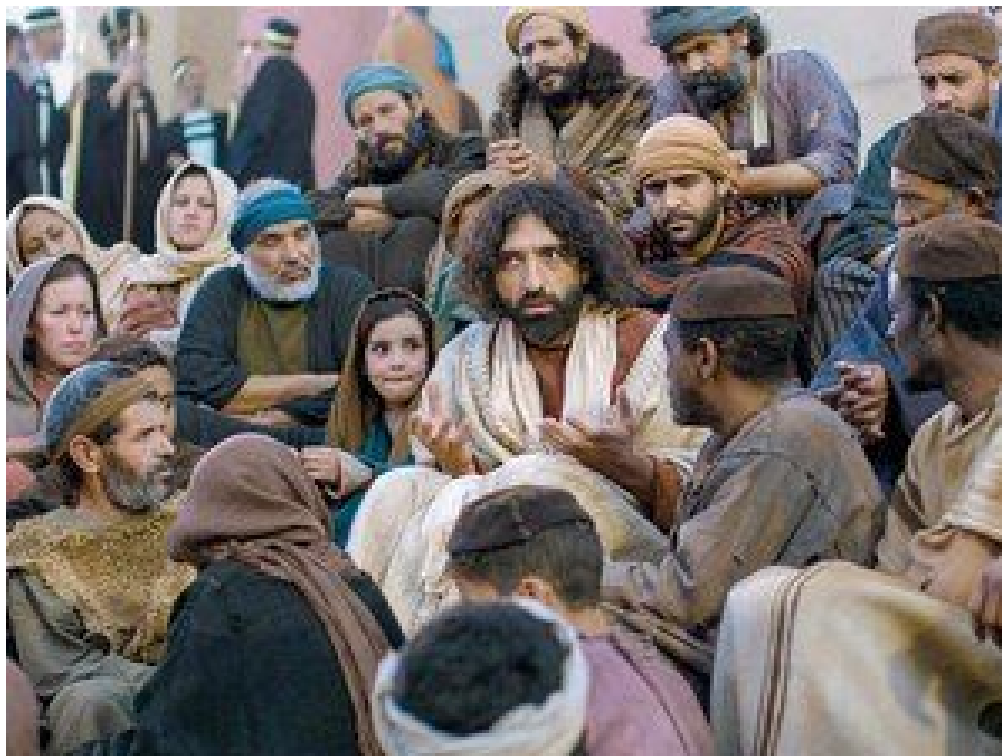

Weekly Pew Sheet

The Uniting Church in Australia

ST LUKE'S CONGREGATION, HIGHTON

Sunday 7th October 2018

Worship Leader: Rev. Paul Stephens

Theme: Difficult Issues: Relationships

Are you new to St Luke's?

If you would like to connect with us, complete a pew card or please let one of the pastoral connections team know so that you can be included in our contact list and invited to join in.

"We are determined that this is a safe place."

MENTAL HEALTH WEEK EVENT – TODAY - 7th October

Today we are delighted to host a Mental Health Week Event at St Luke's. There will be a BBQ starting at 11:30am and then the speaker will start at 12 noon. It is expected that the session will go for about an hour. Tania Lewis, a member of the Barwon Health Mental Health First Aid Team will speak in an informative session for us all.

MENS SHED SAUSAGE SIZZLE

The Mens Shed have conducted two very successful Sausage Sizzles at Bunnings over the past week. The first on the Friday before the Grand Final raised over \$2000 and another one last Wednesday raised \$870. An excellent effort which will enable the verandah in front of the Mens Shed to be completed as well as support the purchase of material and equipment.